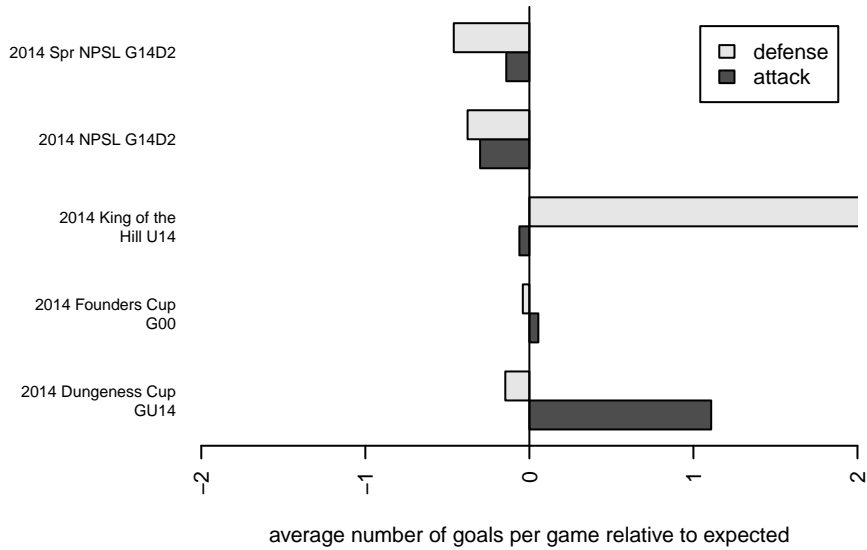

Kitsap Alliance Black G00

Westsound FC
 Silverdale, WA
 G00 total strength=841
 attack=1.88 defense=0.71
 fall league = NPSL G14D2
 spr league = Spr NPSL G14D2
 notes= James 2014

alt names used:
 Kitsap Alliance FC Black G'00
 Kitsap Alliance FC Select G00
 Kitsap Alliance FC GU-14 James
 Kitsap Alliance G00 Select
 Kitsap Alliance FC Select GU14

Venues played:
 2014 King of the Hill U14
 2014 Dungeness Cup GU14
 2014 NPSL G14D2
 2014 Founders Cup G00
 2014 Spr NPSL G14D2

Kitsap Alliance Black G00
 Dots are actual minus expected GF (blue circles) and GA (red triangles).
 Blue line is smoothed change in attack strength. Red is smoothed change in defense strength.

**attack and defense variance (black dot)
relative to other teams
and top 10 in region**

**attack and defense rating
relative to others at age
and all opponents in last 13 months**

Performance relative to 13 month average