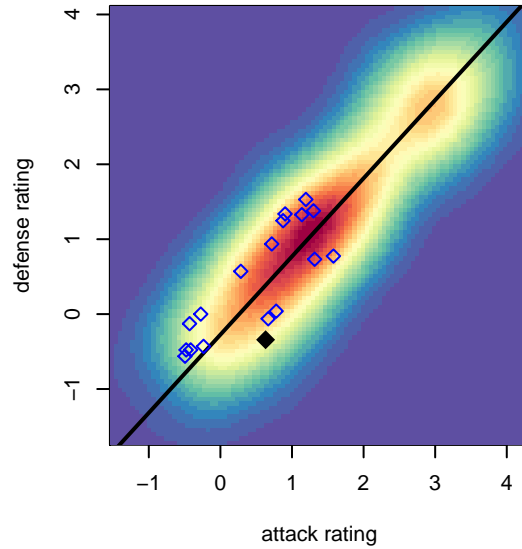

Kitsap Alliance Black G00

Westsound FC
 Silverdale, WA
 G00 total strength=841
 attack=1.88 defense=0.71
 fall league = NPSL G14D2
 spr league = Spr NPSL G14D2
 notes= James 2014

alt names used:
 Kitsap Alliance FC Black G'00
 Kitsap Alliance FC Select G00
 Kitsap Alliance FC GU-14 James
 Kitsap Alliance G00 Select
 Kitsap Alliance FC Select GU14

Venues played:
 2014 King of the Hill U14
 2014 Dungeness Cup GU14
 2014 NPSL G14D2
 2014 Founders Cup G00
 2014 Spr NPSL G14D2

Kitsap Alliance Black G00
 Dots are actual minus expected GF (blue circles) and GA (red triangles).
 Blue line is smoothed change in attack strength. Red is smoothed change in defense strength.

**attack and defense variance (black dot)
relative to other teams
and top 10 in region**

**attack and defense rating
relative to others at age
and all opponents in last 13 months**

Performance relative to 13 month average