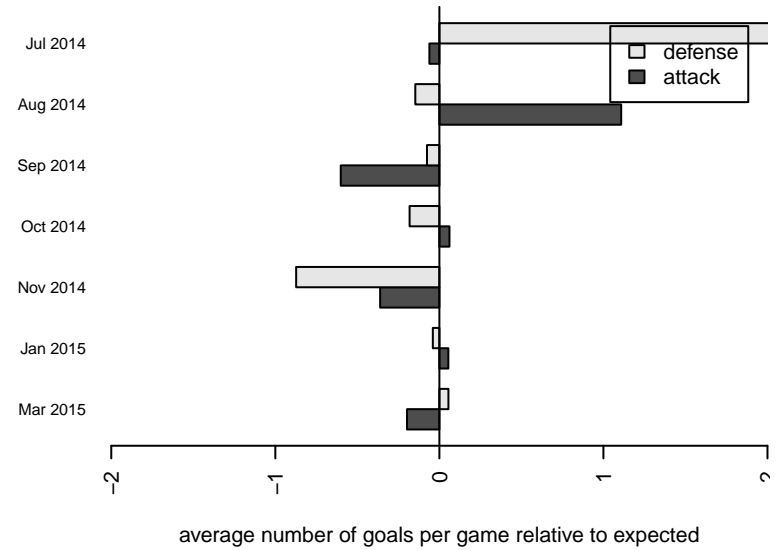

Performance relative to 13 month average