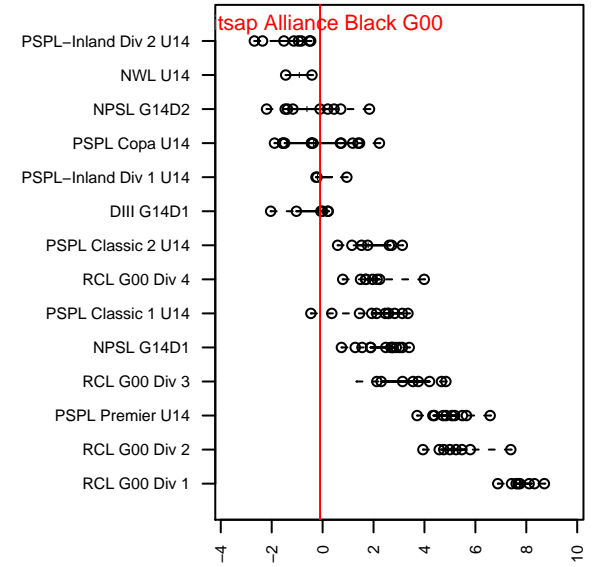

Kitsap Alliance Black G00

Westsound FC
 Silverdale, WA
 G00 total strength=841
 attack=1.88 defense=0.71
 fall league = NPSL G14D2
 spr league = Spr NPSL G14D2
 notes= James 2014

alt names used:
 Kitsap Alliance FC Black G'00
 Kitsap Alliance FC Select G00
 Kitsap Alliance FC GU-14 James
 Kitsap Alliance G00 Select
 Kitsap Alliance FC Select GU14

Venues played:
 2014 King of the Hill U14
 2014 Dungeness Cup GU14
 2014 NPSL G14D2
 2014 Founders Cup G00
 2014 Spr NPSL G14D2

Kitsap Alliance Black G00
 Dots are actual minus expected GF (blue circles) and GA (red triangles).
 Blue line is smoothed change in attack strength. Red is smoothed change in defense strength.

**attack and defense variance (black dot)
relative to other teams
and top 10 in region**

**attack and defense rating
relative to others at age
and all opponents in last 13 months**

Performance relative to 13 month average