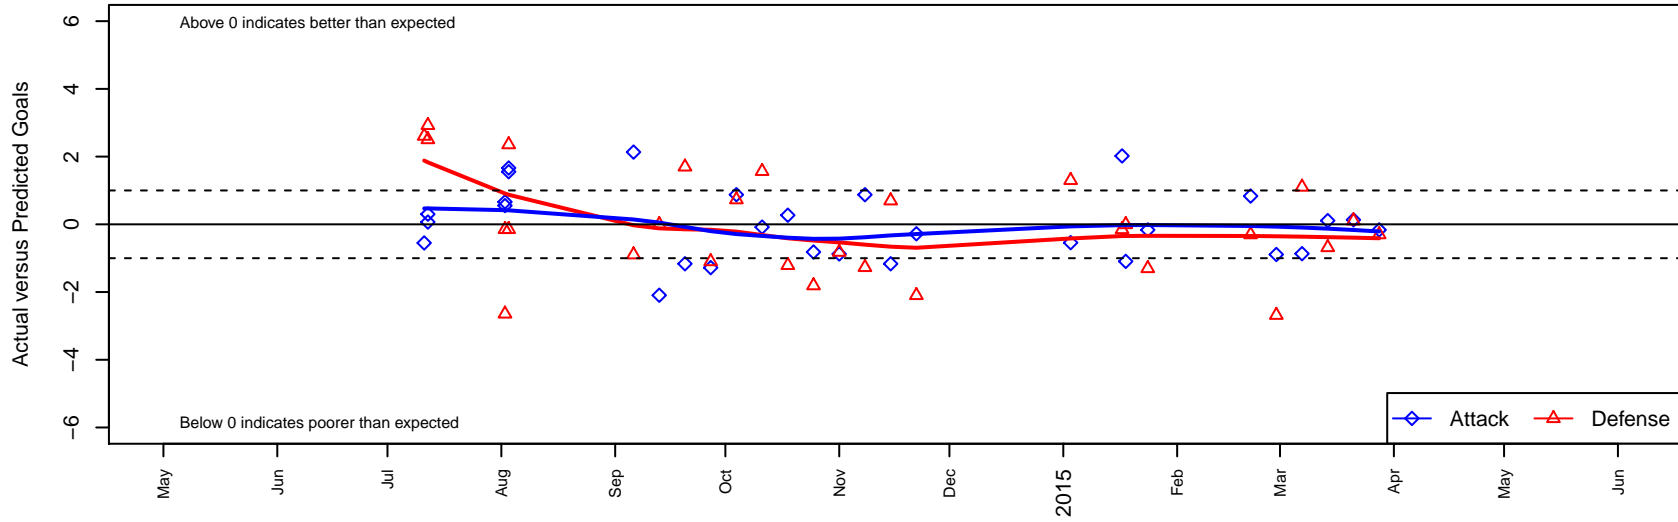

Kitsap Alliance Black G00

Westsound FC
 Silverdale, WA
 G00 total strength=841
 attack=1.88 defense=0.71
 fall league = NPSL G14D2
 spr league = Spr NPSL G14D2
 notes= James 2014

alt names used:
 Kitsap Alliance FC Black G'00
 Kitsap Alliance FC Select G00
 Kitsap Alliance FC GU-14 James
 Kitsap Alliance G00 Select
 Kitsap Alliance FC Select GU14

Venues played:
 2014 King of the Hill U14
 2014 Dungeness Cup GU14
 2014 NPSL G14D2
 2014 Founders Cup G00
 2014 Spr NPSL G14D2

Kitsap Alliance Black G00
 Dots are actual minus expected GF (blue circles) and GA (red triangles).
 Blue line is smoothed change in attack strength. Red is smoothed change in defense strength.

**attack and defense variance (black dot)
relative to other teams
and top 10 in region**

**attack and defense rating
relative to others at age
and all opponents in last 13 months**

Performance relative to 13 month average